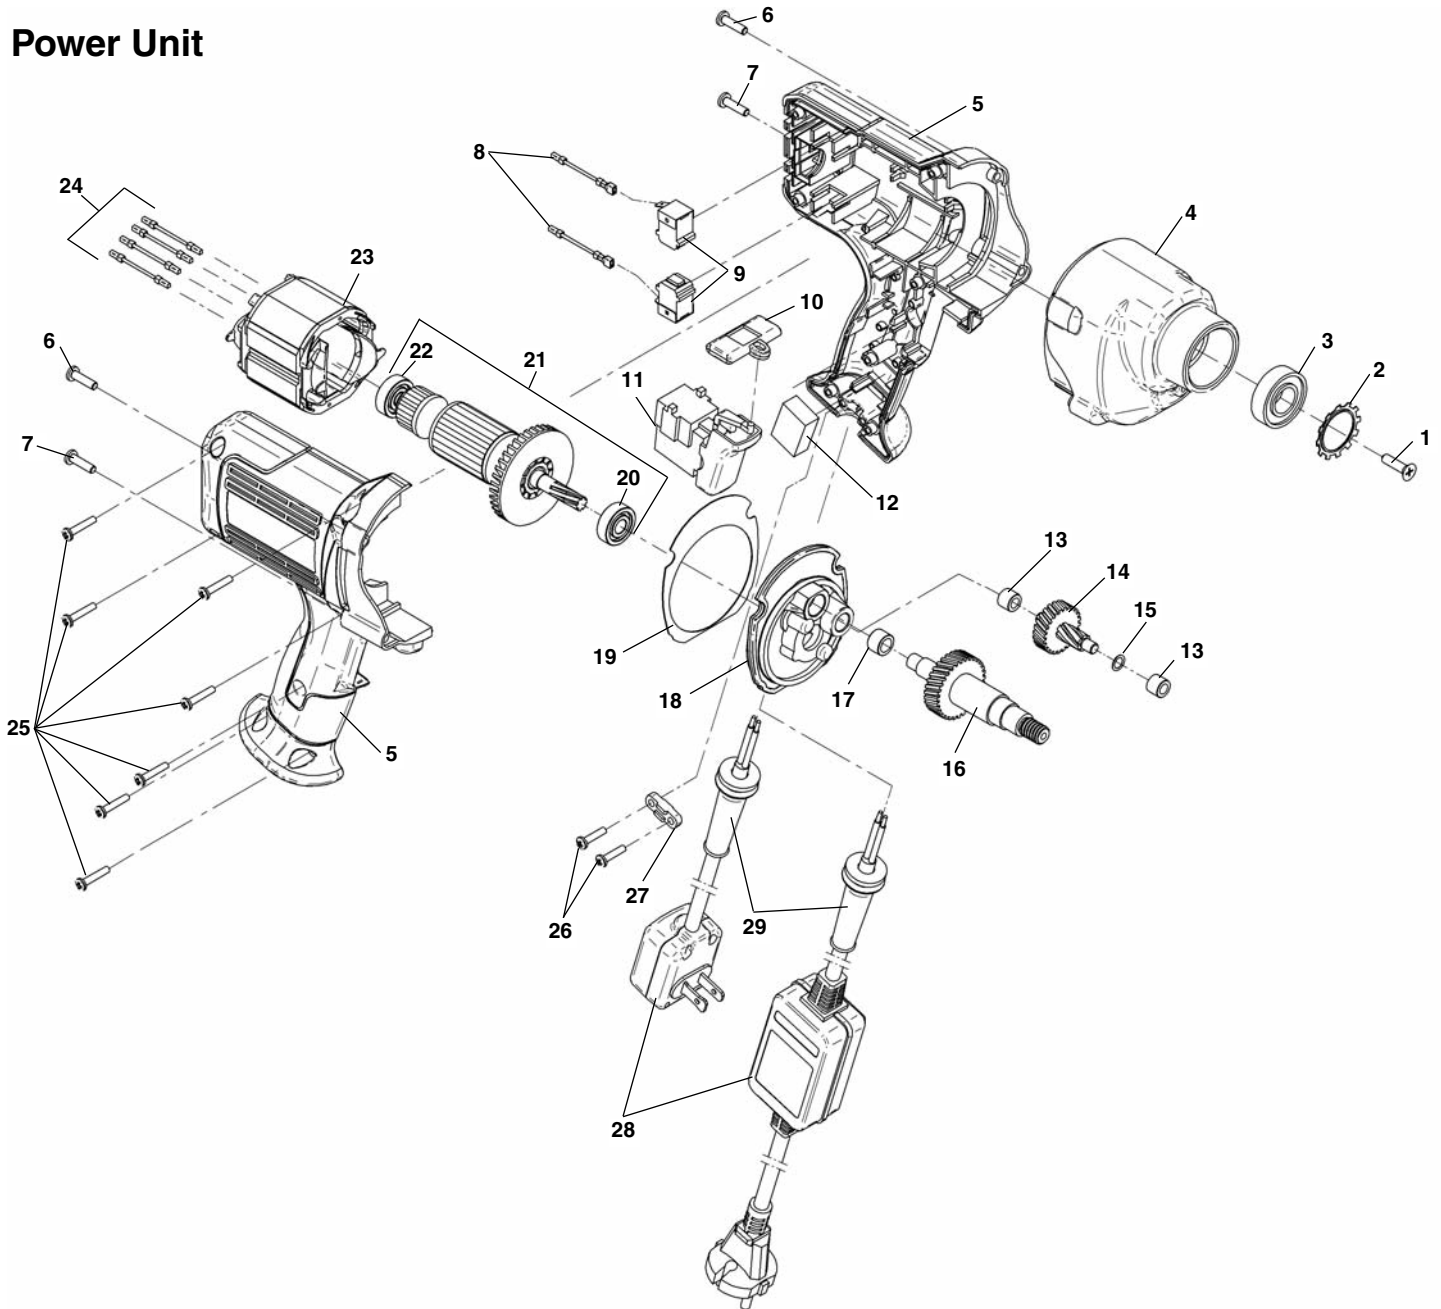

Power Unit

**NOTE: Order parts by Catalog Number only.
DO NOT order by Reference Number.**

Ref. No.	Catalog No.	Description	Ref. No.	Catalog No.	Description
—	36488	Power Unit, 115V	16	36408	Spindle Gear
—	36493	Power Unit, 230V (Europe)	17	36413	Needle Bearing
—	40018	Power Unit, 230V (Australia)	18	36418	Bearing Plate
1	36333	Screw, LH	19	36423	Gasket
2	36338	Star Washer	20	36428	Bearing
3	36343	Bearing	21	36433	Armature, 115V
4	36348	Gear Housing		36438	Armature, 230V
5	36353	Housing Set	22	36443	Bearing
6	36358	Screw, M4 x 25	23	36448	Field, 115V
7	36363	Screw, M4 x 41		36453	Field, 230V
8	36368	Brush Wire Set	24	36458	Lead Wire Set
9	36373	Brush Set	25	36463	Screw
10	36378	Switch Lever	26	36468	Screw
11	36383	Switch 115V	27	36473	Cord Clamp
	38023	Switch 230V	28	36478	Line Cord, 115V
12	36388	Capacitor 230V		36483	Line Cord, 230V (Europe)
13	36393	Needle Bearing		40023	Line Cord, 230V (Australia)
14	36403	Intermediate Gear	29	48168	Strain Relief
15	36398	Washer			

**NOTE: Order parts by Catalog Number only.
DO NOT order by Reference Number.**

Ref. No.	Catalog No.	Description	Ref. No.	Catalog No.	Description
1	24163	Nose Piece, Auto	17	24228	Torsion Spring
2	24168	Screw	18	30138	AUTOFEED Lever Cover
3	24178	Button Screw 5/16" - 18	19	24233	Sleeve
4	92255	Lockwasher	20	41512	Spiral Ring
5	24183	Hand Grip, Auto	21	24243	Clamp Spring
6	24188	Nose Piece, Manual	22	68942	Clips
7	24193	Retaining Ring	23	47252	Gasket
8	41512	Spiral Ring	24	24238	Drum Front
9	24198	Hand Grip, Manual	25	68917	Drum Liner
10	24203	Top Grip Cap	26	69542	Screw 10-32 x 1
11	24208	Pivot Pin	27	24249	Caution Label
12	67997	Roller Bearing	28	68932	Drum Back
13	39830	Socket HD Cap Screw	29	36503	Warning Label
14	24213	AUTOFEED Carriage	30	36498	Drum Guard
15	24218	Reverse Lever	31	36488	Power Unit 115V
16	24223	Forward Lever		36493	Power Unit 230V