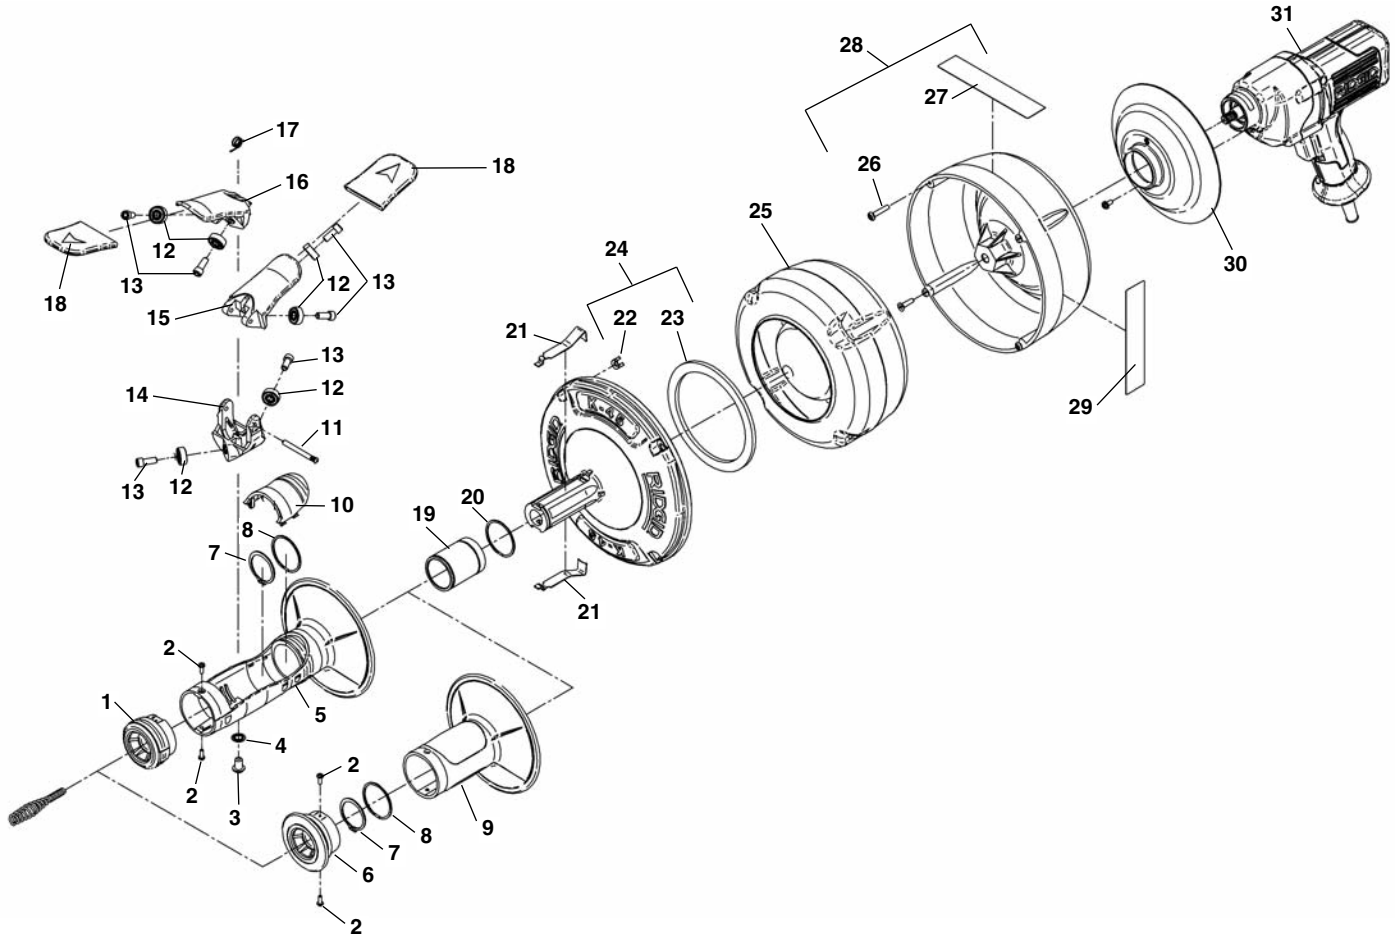

Power Unit

**NOTE: Order parts by Catalog Number only.
DO NOT order by Reference Number.**

Ref. No.	Catalog No.	Description	Ref. No.	Catalog No.	Description
—	36488	Power Unit, 115V	16	36408	Spindle Gear
—	36493	Power Unit, 230V (Europe)	17	36413	Needle Bearing
—	40018	Power Unit, 230V (Australia)	18	36418	Bearing Plate
1	36333	Screw, LH	19	36423	Gasket
2	36338	Star Washer	20	36428	Bearing
3	36343	Bearing	21	36433	Armature, 115V
4	36348	Gear Housing		36438	Armature, 230V
5	36353	Housing Set	22	36443	Bearing
6	36358	Screw, M4 x 25	23	36448	Field, 115V
7	36363	Screw, M4 x 41		36453	Field, 230V
8	36368	Brush Wire Set	24	36458	Lead Wire Set
9	36373	Brush Set	25	36463	Screw
10	36378	Switch Lever	26	36468	Screw
11	36383	Switch 115V	27	36473	Cord Clamp
	38023	Switch 230V	28	36478	Line Cord, 115V
12	36388	Capacitor 230V		36483	Line Cord, 230V (Europe)
13	36393	Needle Bearing		40023	Line Cord, 230V (Australia)
14	36403	Intermediate Gear	29	48168	Strain Relief
15	36398	Washer			

**NOTE: Order parts by Catalog Number only.
DO NOT order by Reference Number.**

Ref. No.	Catalog No.	Description	Ref. No.	Catalog No.	Description
1	24163	Nose Piece, Auto	17	24228	Torsion Spring
2	24168	Screw	18	30138	AUTOFEED Lever Cover
3	24178	Button Screw 5/16" - 18	19	24233	Sleeve
4	92255	Lockwasher	20	41512	Spiral Ring
5	24183	Hand Grip, Auto	21	24243	Clamp Spring
6	24188	Nose Piece, Manual	22	68942	Clips
7	24193	Retaining Ring	23	47252	Gasket
8	41512	Spiral Ring	24	24238	Drum Front
9	24198	Hand Grip, Manual	25	68917	Drum Liner
10	24203	Top Grip Cap	26	69542	Screw 10-32 x 1
11	24208	Pivot Pin	27	24249	Caution Label
12	67997	Roller Bearing	28	68932	Drum Back
13	39830	Socket HD Cap Screw	29	36503	Warning Label
14	24213	AUTOFEED Carriage	30	36498	Drum Guard
15	24218	Reverse Lever	31	36488	Power Unit 115V
16	24223	Forward Lever		36493	Power Unit 230V